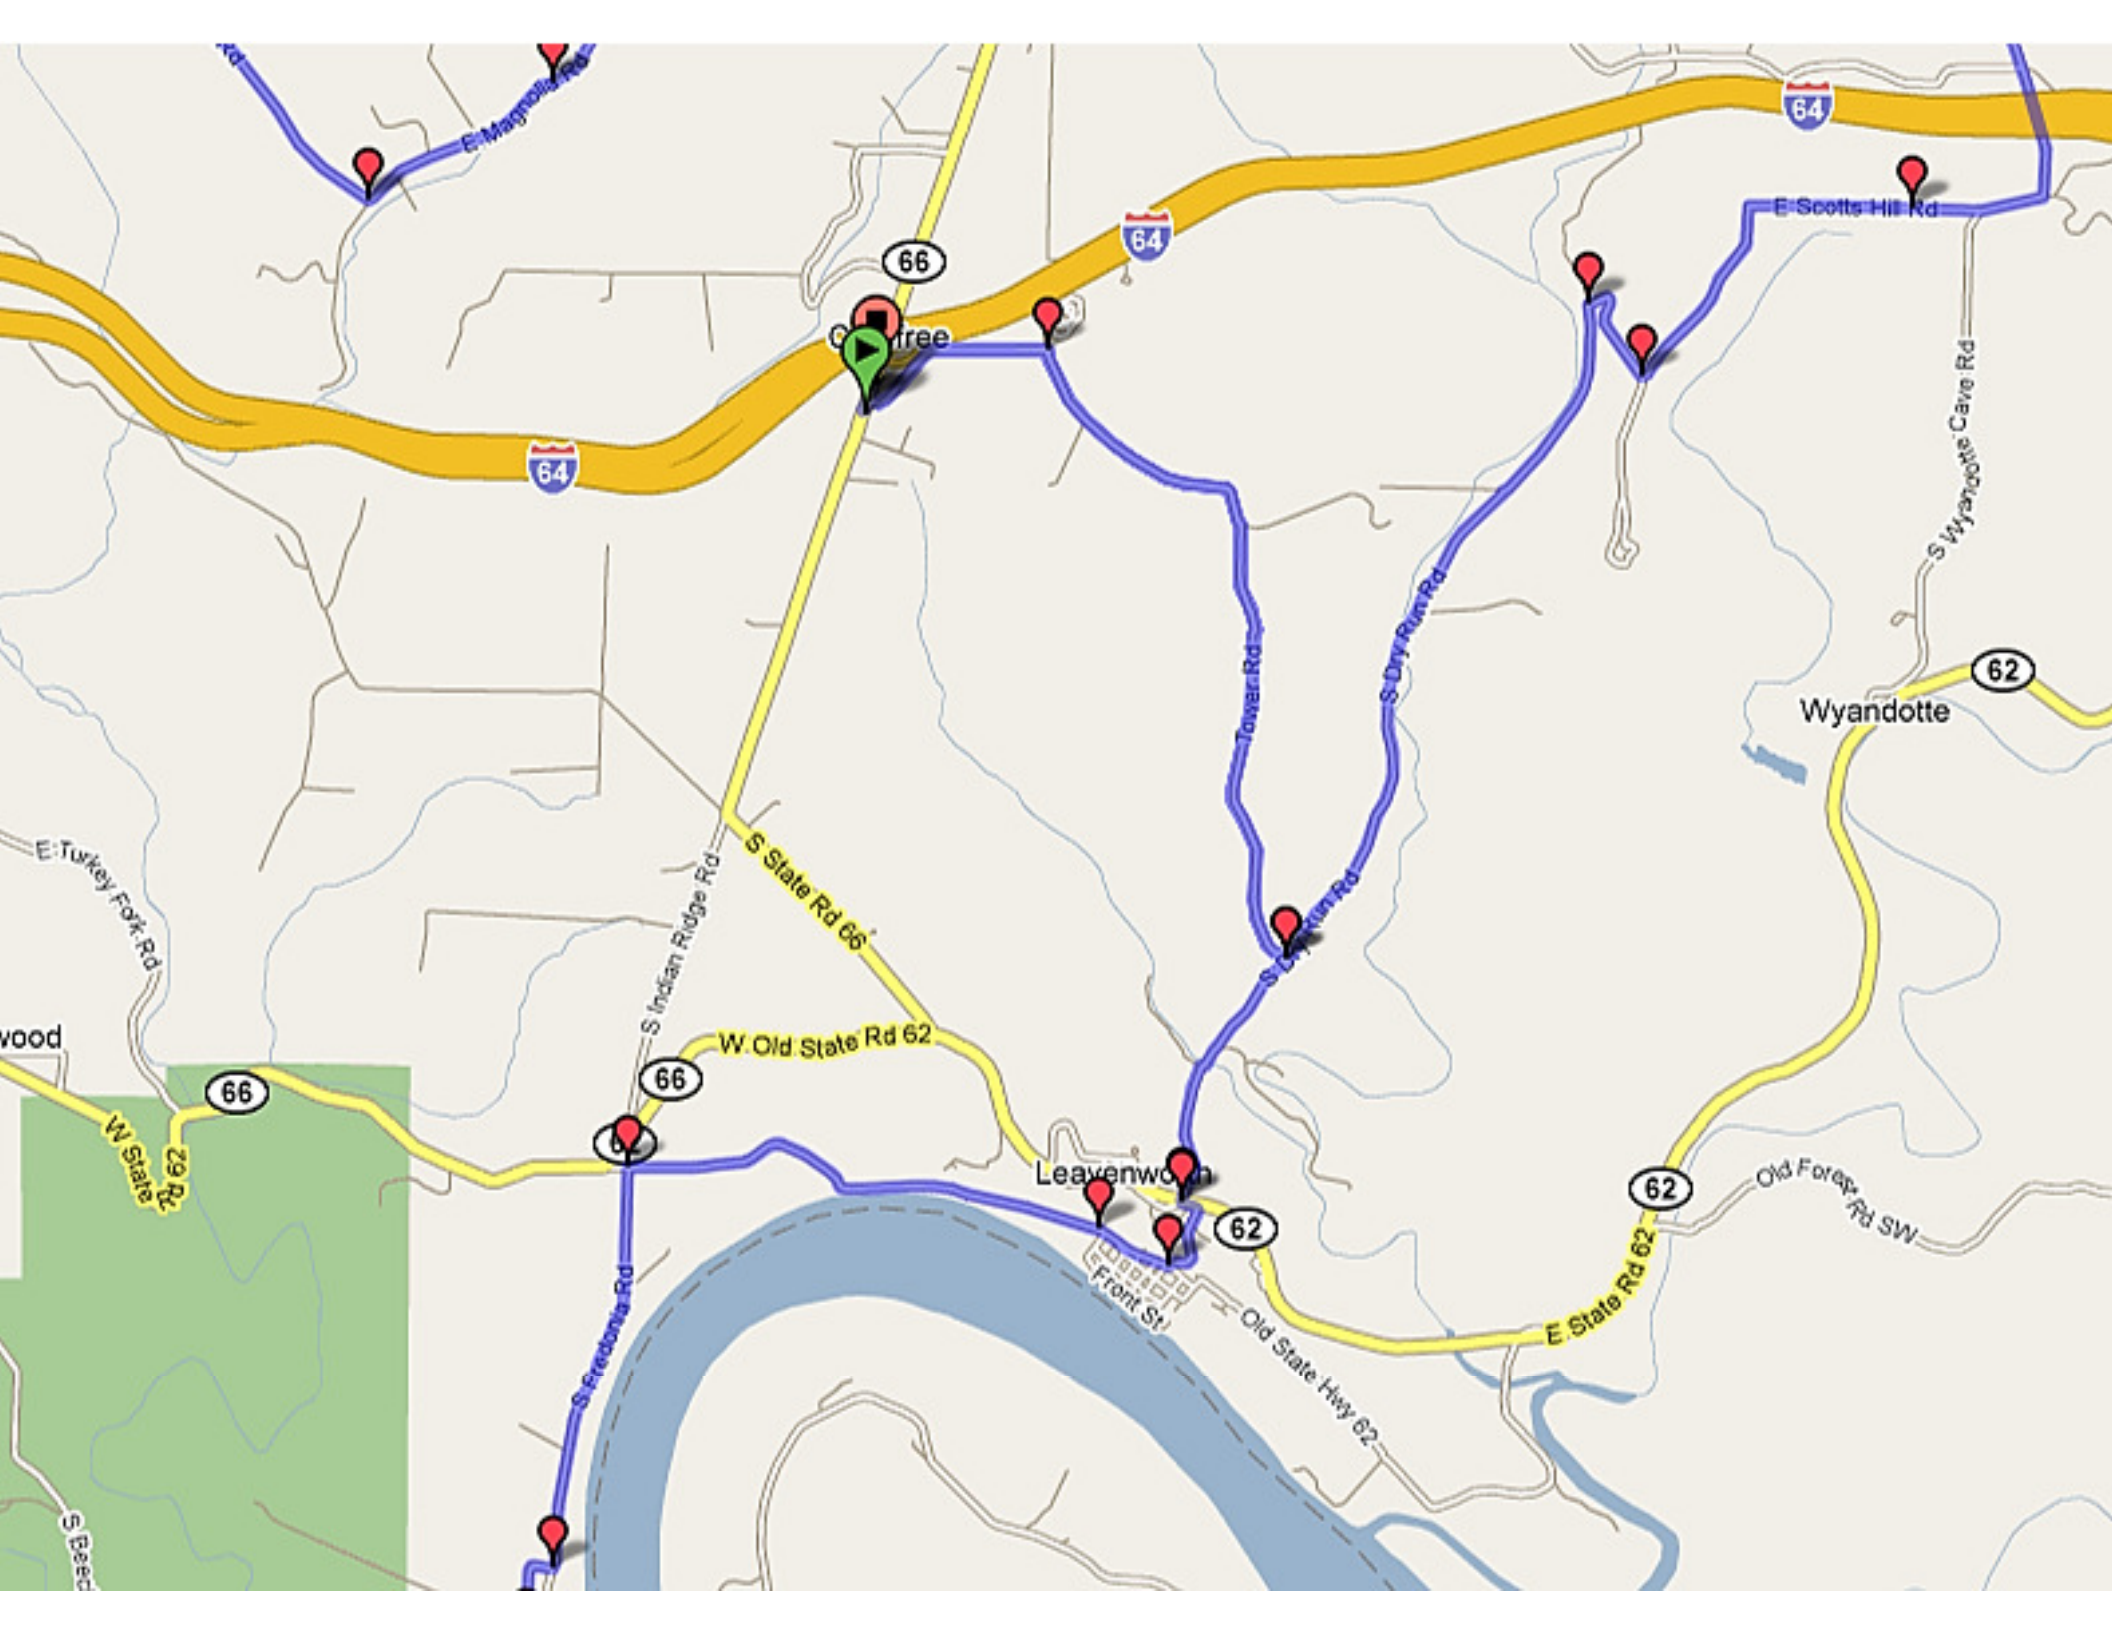

- 50.8** Straight Head northeast on County Rd-75/E
Magnolia Rd toward County Rd-252/E
Magnolia Rd Continue to follow County
Rd-75
- 52.7** Left Turn left at County Rd-75/S Sturgeon
Rd
- 53.7** Right Turn right at County Rd-26/E Curby Rd
- 54.4** Left Turn left at IN-66/S State Rd 66
- 54.6** Right Turn right at County Rd-30/E Knight Rd
- 57.3** Right Turn right at County Rd-30/Shoe Tree
Ln
- 58.2** Right Turn right at County Rd-28/County Rd-
76/County Rd-81/County Rd-83/S
Wyandotte Cave Rd
- 60.7** Straight Head west on County Rd-76/E Scotts
Hill Rd toward County Rd-78/E Scotts
Hill Rd Continue to follow E Scotts Hill
Rd
- 62.0** Right Turn right at County Rd-78/E Scotts Hill
Rd
- 62.4** Left Turn left at County Rd-23/S Dry Run Rd
- 65.0** Right Turn right at Tower Rd
- 67.6** Left Turn left at County Rd-72/Tower Rd
- 68.3** Right Turn right at IN-66/S State Rd 66

66

Jericho Beechwood

66

66

W Old State Rd 62

Deuchars

Fretonia

Artist Point

Hoosier National Forest

Cape Sandy

Hoosier National Forest

National Forest

Indiana
Kentucky

Roberta

Alton

Wolf Creek