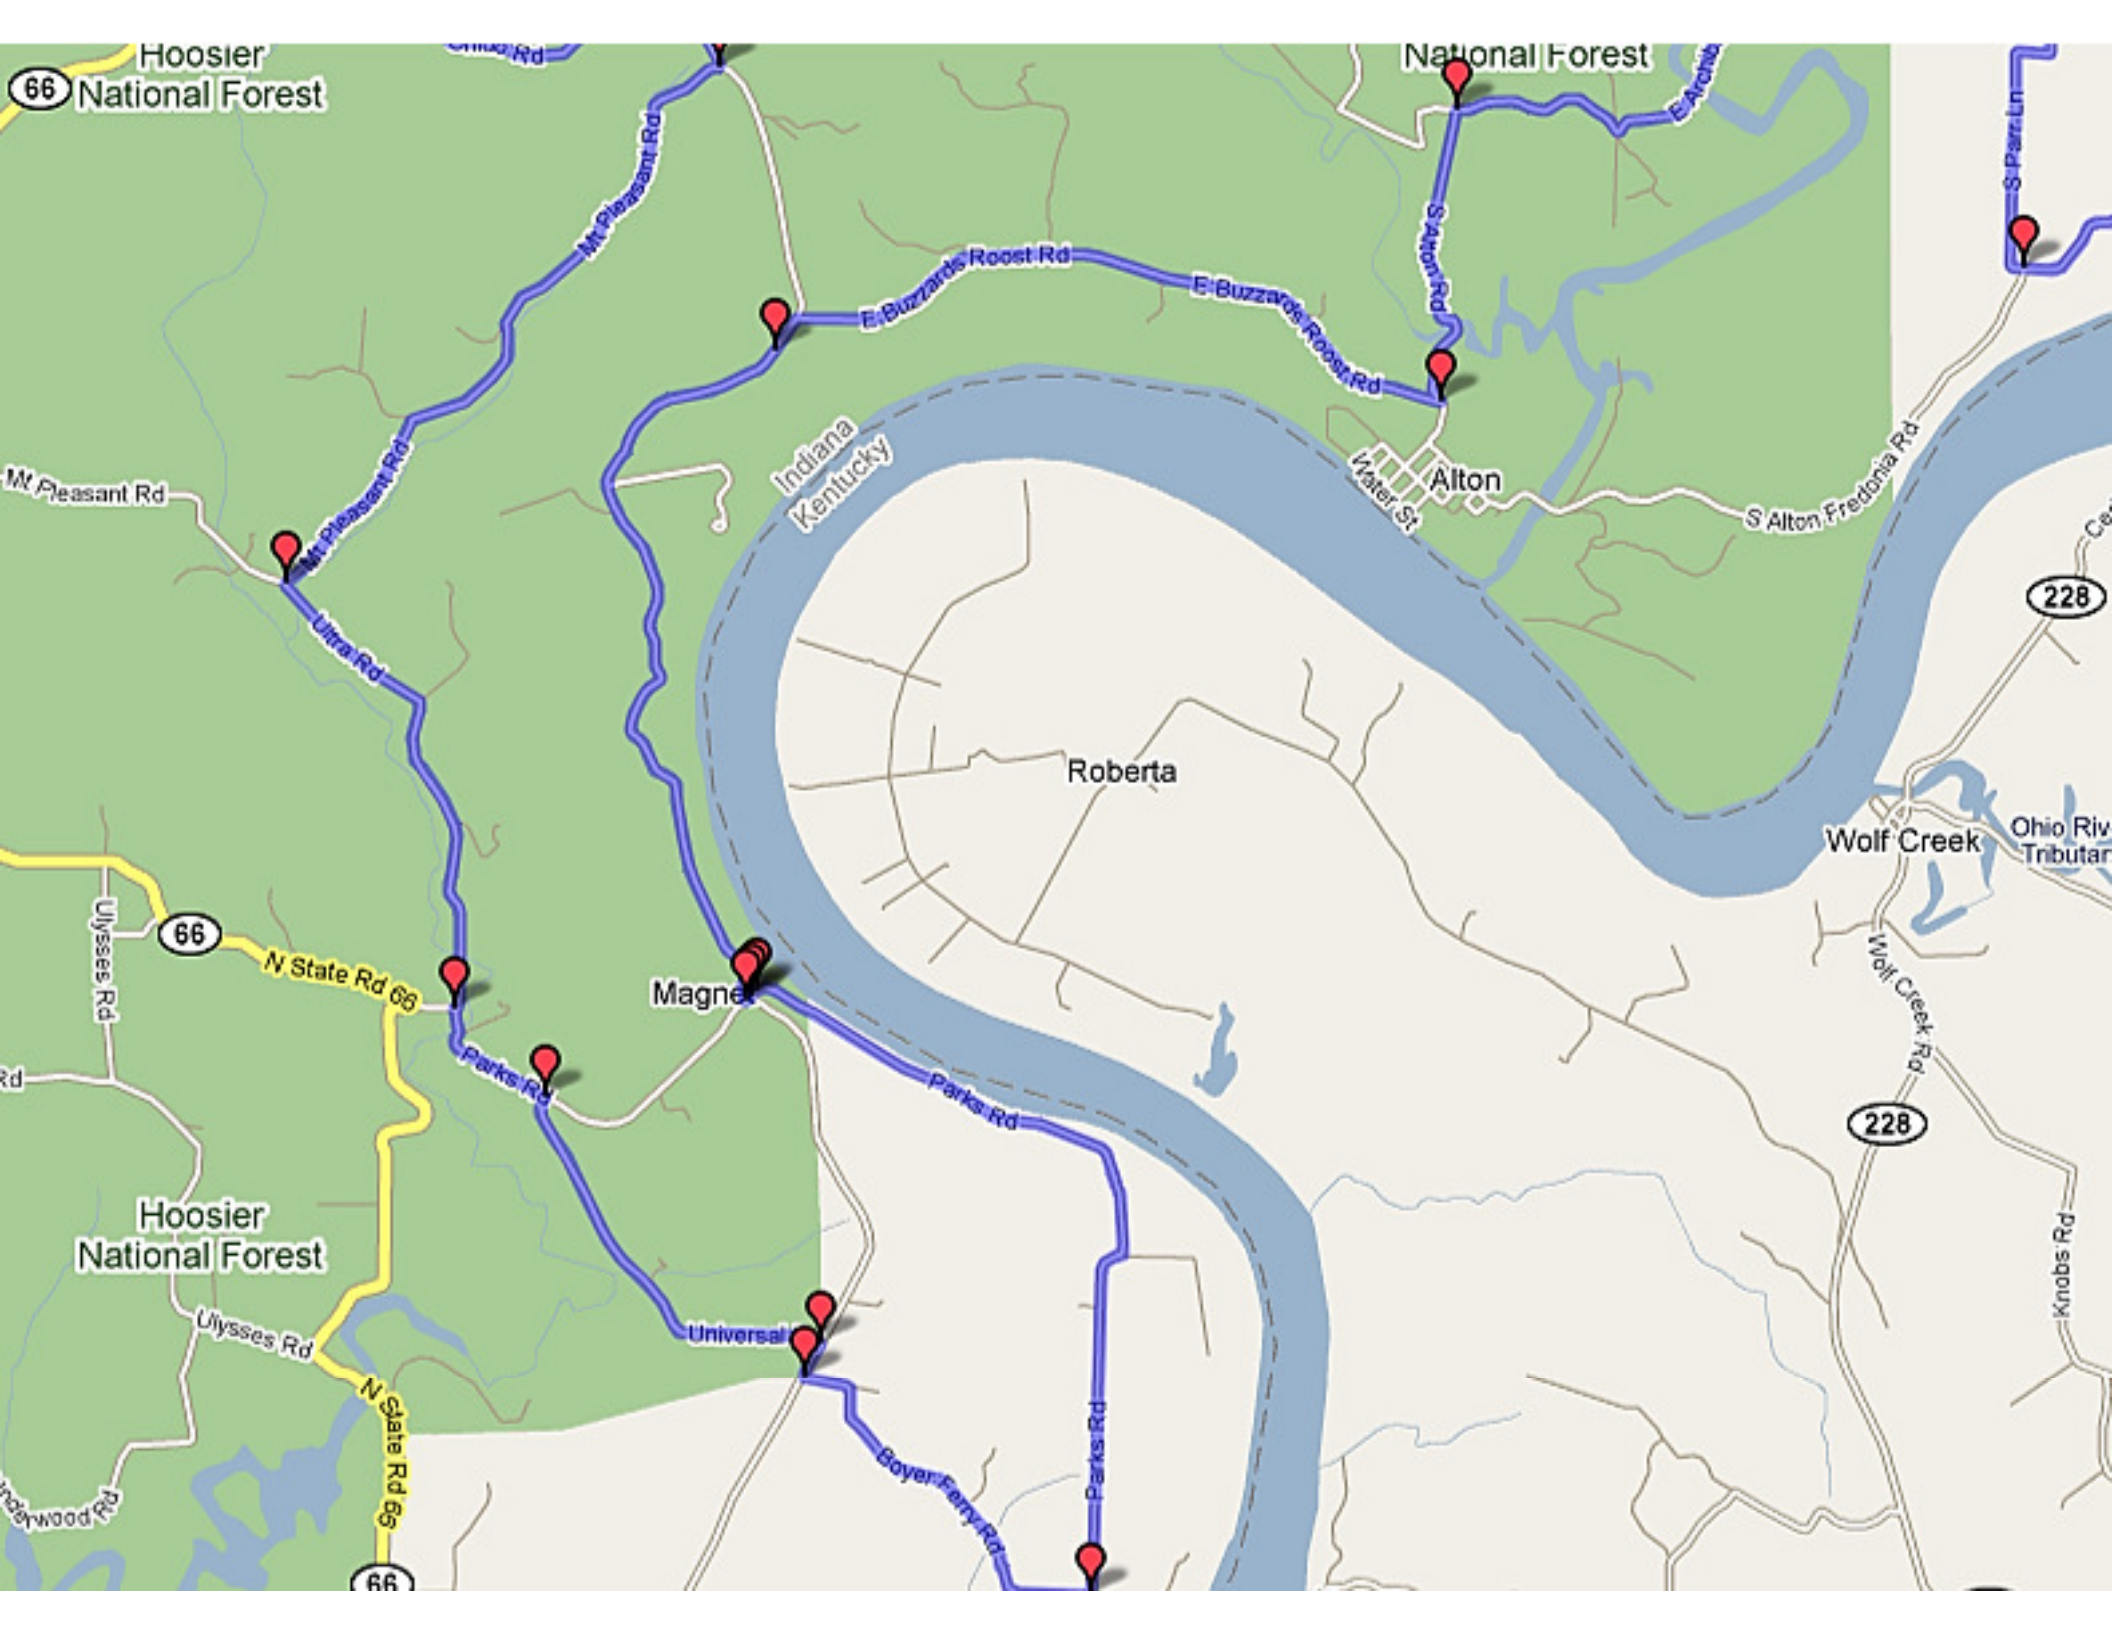

- 50.8** Straight Head northeast on County Rd-75/E
Magnolia Rd toward County Rd-252/E
Magnolia Rd Continue to follow County
Rd-75
- 52.7** Left Turn left at County Rd-75/S Sturgeon
Rd
- 53.7** Right Turn right at County Rd-26/E Curby Rd
- 54.4** Left Turn left at IN-66/S State Rd 66
- 54.6** Right Turn right at County Rd-30/E Knight Rd
- 57.3** Right Turn right at County Rd-30/Shoe Tree
Ln
- 58.2** Right Turn right at County Rd-28/County Rd-
76/County Rd-81/County Rd-83/S
Wyandotte Cave Rd
- 60.7** Straight Head west on County Rd-76/E Scotts
Hill Rd toward County Rd-78/E Scotts
Hill Rd Continue to follow E Scotts Hill
Rd
- 62.0** Right Turn right at County Rd-78/E Scotts Hill
Rd
- 62.4** Left Turn left at County Rd-23/S Dry Run Rd
- 65.0** Right Turn right at Tower Rd
- 67.6** Left Turn left at County Rd-72/Tower Rd
- 68.3** Right Turn right at IN-66/S State Rd 66

66

Jericho Beechwood

66

66

W Old State Rd 62

Deuchars

Fretonia

Artist Point

Hoosier National Forest

Cape Sandy

Hoosier National Forest

National Forest

Indiana
Kentucky

Roberta

Alton

Wolf Creek