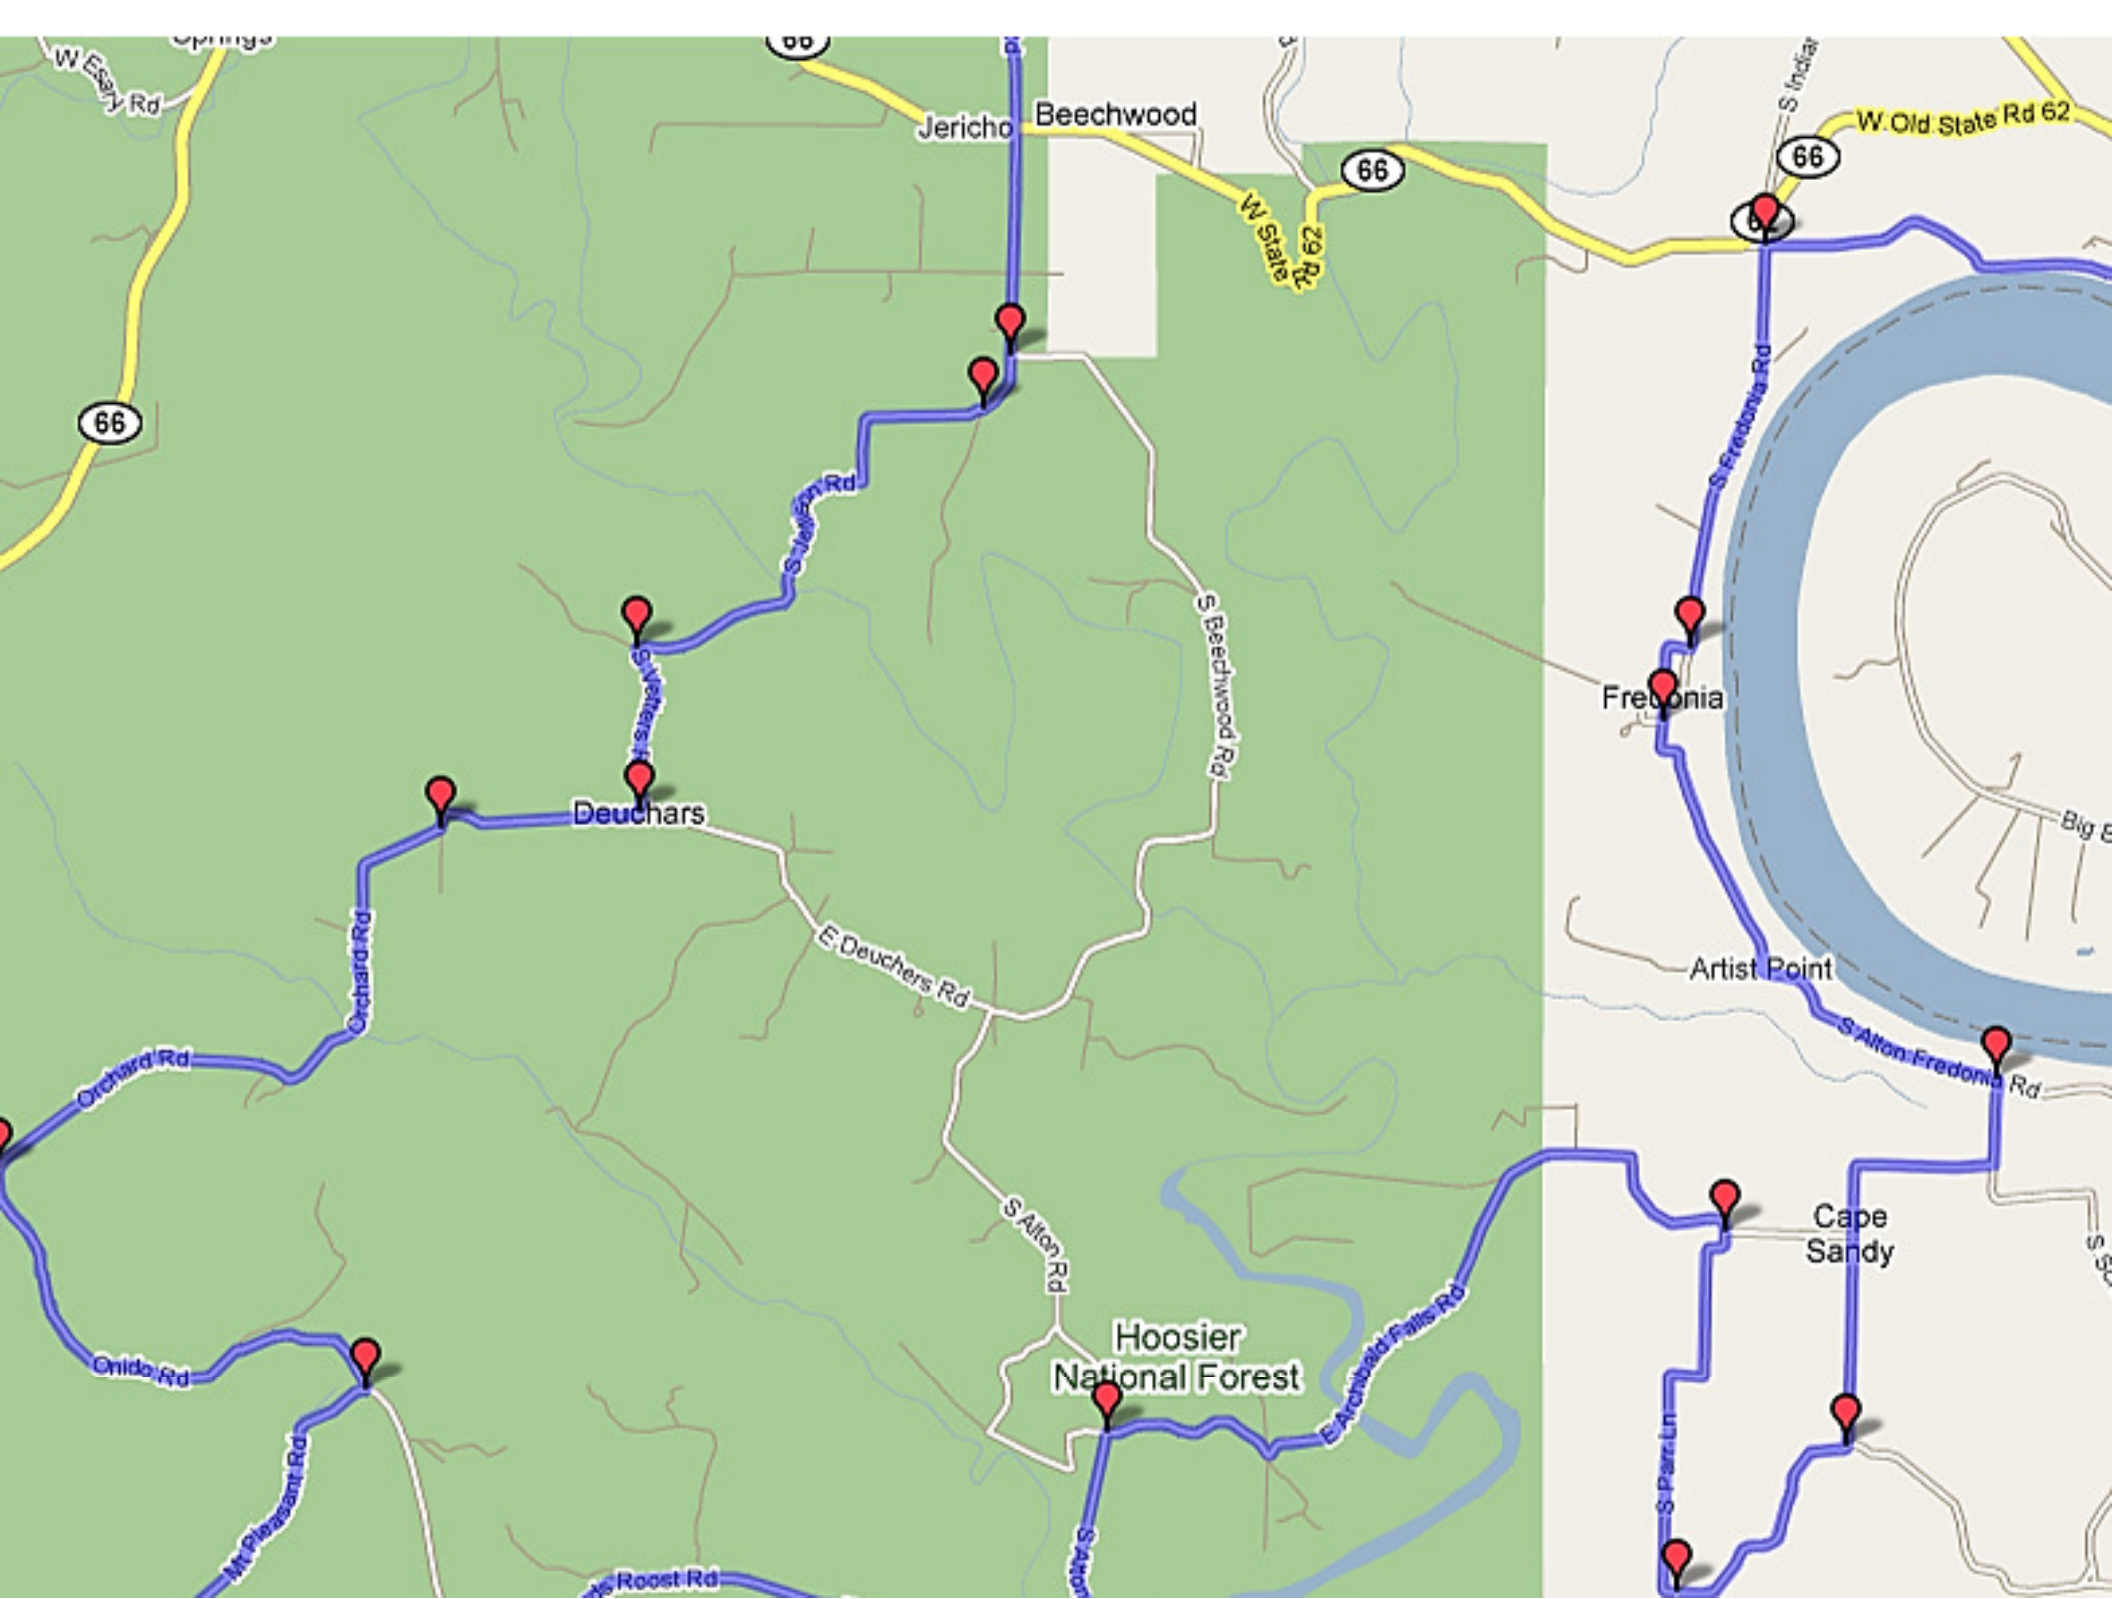

- 50.8** Straight Head northeast on County Rd-75/E
Magnolia Rd toward County Rd-252/E
Magnolia Rd Continue to follow County
Rd-75
- 52.7** Left Turn left at County Rd-75/S Sturgeon
Rd
- 53.7** Right Turn right at County Rd-26/E Curby Rd
- 54.4** Left Turn left at IN-66/S State Rd 66
- 54.6** Right Turn right at County Rd-30/E Knight Rd
- 57.3** Right Turn right at County Rd-30/Shoe Tree
Ln
- 58.2** Right Turn right at County Rd-28/County Rd-
76/County Rd-81/County Rd-83/S
Wyandotte Cave Rd
- 60.7** Straight Head west on County Rd-76/E Scotts
Hill Rd toward County Rd-78/E Scotts
Hill Rd Continue to follow E Scotts Hill
Rd
- 62.0** Right Turn right at County Rd-78/E Scotts Hill
Rd
- 62.4** Left Turn left at County Rd-23/S Dry Run Rd
- 65.0** Right Turn right at Tower Rd
- 67.6** Left Turn left at County Rd-72/Tower Rd
- 68.3** Right Turn right at IN-66/S State Rd 66

66

Jericho Beechwood

66

66

W Old State Rd 62

Deuchars

Fretonia

Artist Point

Hoosier National Forest

Cape Sandy

Hoosier National Forest

National Forest

Indiana
Kentucky

Roberta

Alton

Wolf Creek